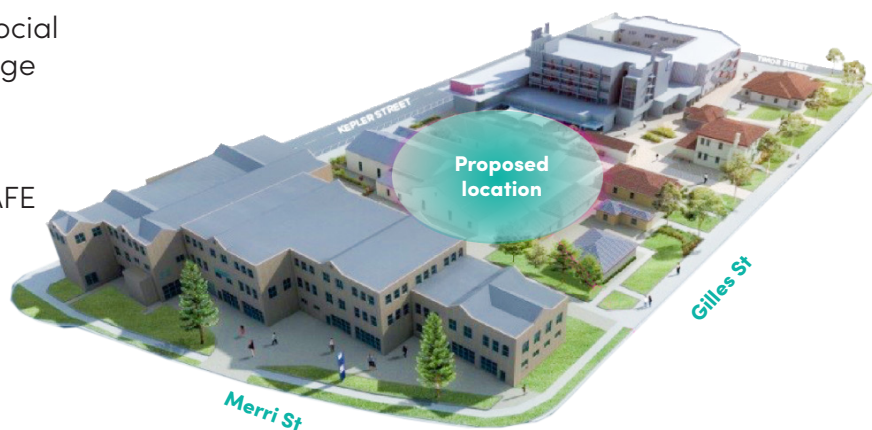

LEARNING & LIBRARY HUB NEWS

A new Learning and Library Hub is coming to Warrnambool!

South West TAFE and the Warrnambool City Council have joined together to deliver a state-of-the-art learning and library hub for the people of Warrnambool.

The Project

The Victorian Government is partnering with Warrnambool City Council and South West TAFE to deliver the $20.25 million Warrnambool Learning and Library Hub.

The new building will replace the existing library in Liebig Street, with library members and visitors able to enjoy all the current library services in new, larger, modern and accessible spaces. It will provide more spaces for meetings, social activities and programs.

The new learning hub and library will be a social space for interaction and knowledge exchange with free access to computers, study areas, learning and play opportunities for children.

The hub will be located on the South West TAFE campus (see image).

Community consultation

Over the coming months there will be a range of opportunities for the Warrnambool and surrounding communities to share their vision, ideas and opinions during the lifespan of the project, and the public will be notified when the consultation phase begins.