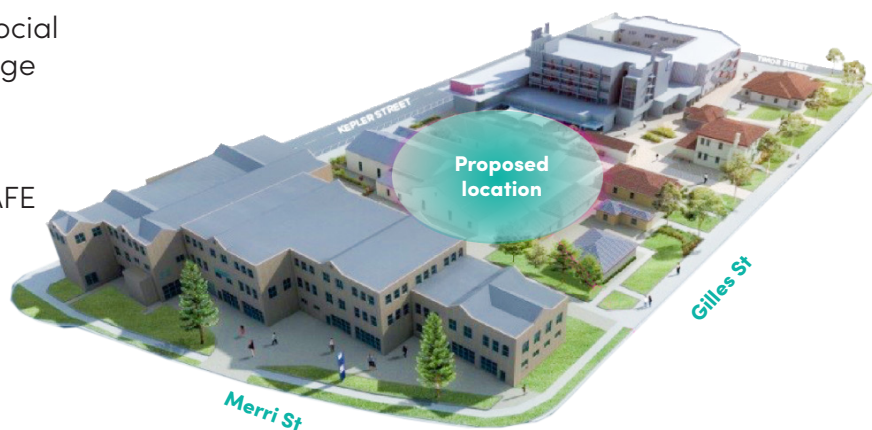

LEARNING & LIBRARY HUB NEWS

A new Learning and Library Hub is coming to Warrnambool!

South West TAFE and the Warrnambool City Council have joined together to deliver a state-of-the-art learning and library hub for the people of Warrnambool.

The Project

The Victorian Government is partnering with Warrnambool City Council and South West TAFE to deliver the \$20.25 million Warrnambool Learning and Library Hub.

The new building will replace the existing library in Liebig Street, with library members and visitors able to enjoy all the current library services in new, larger, modern and accessible spaces. It will provide more spaces for meetings, social activities and programs.

The new learning hub and library will be a social space for interaction and knowledge exchange with free access to computers, study areas, learning and play opportunities for children.

The hub will be located on the South West TAFE campus (see image).

Questions?

What is a 'learning and library hub'?

This exciting new community space in the CBD will be a place that brings together library facilities and other new services to meet the needs of both the community and South West TAFE students and staff, in new and refurbished buildings at the TAFE's Warrnambool Campus.