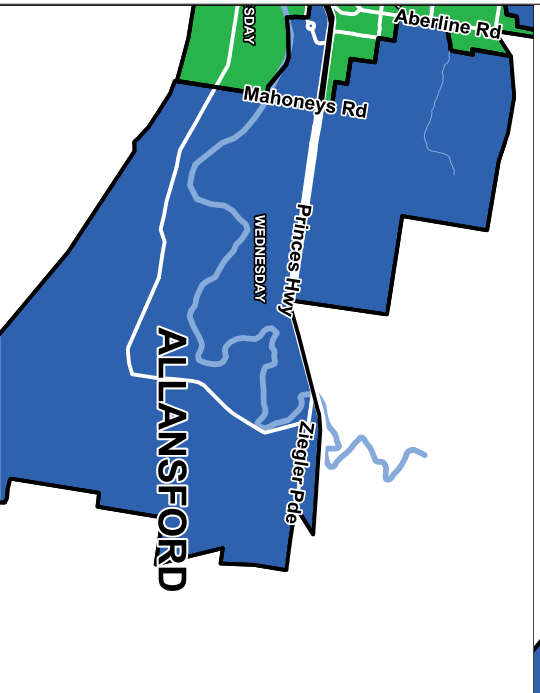

**Bins must be out by
9:30pm the night
before collection**

Make sure bin lids are fully closed.
Place bins away from parked cars,
trees and poles!

If you live in a **blue** area check the
Calendar overleaf and put your
Recycling bin out on the week shaded
blue.

Residents living in a **green** area place
your Recycling bin out on week shaded
green on the Calendar.

Place your Garbage bin out weekly.

2018
**RECYCLING
COLLECTION**
MAP

**Enquiries:
Call Wheelie Waste 1800 999 690**