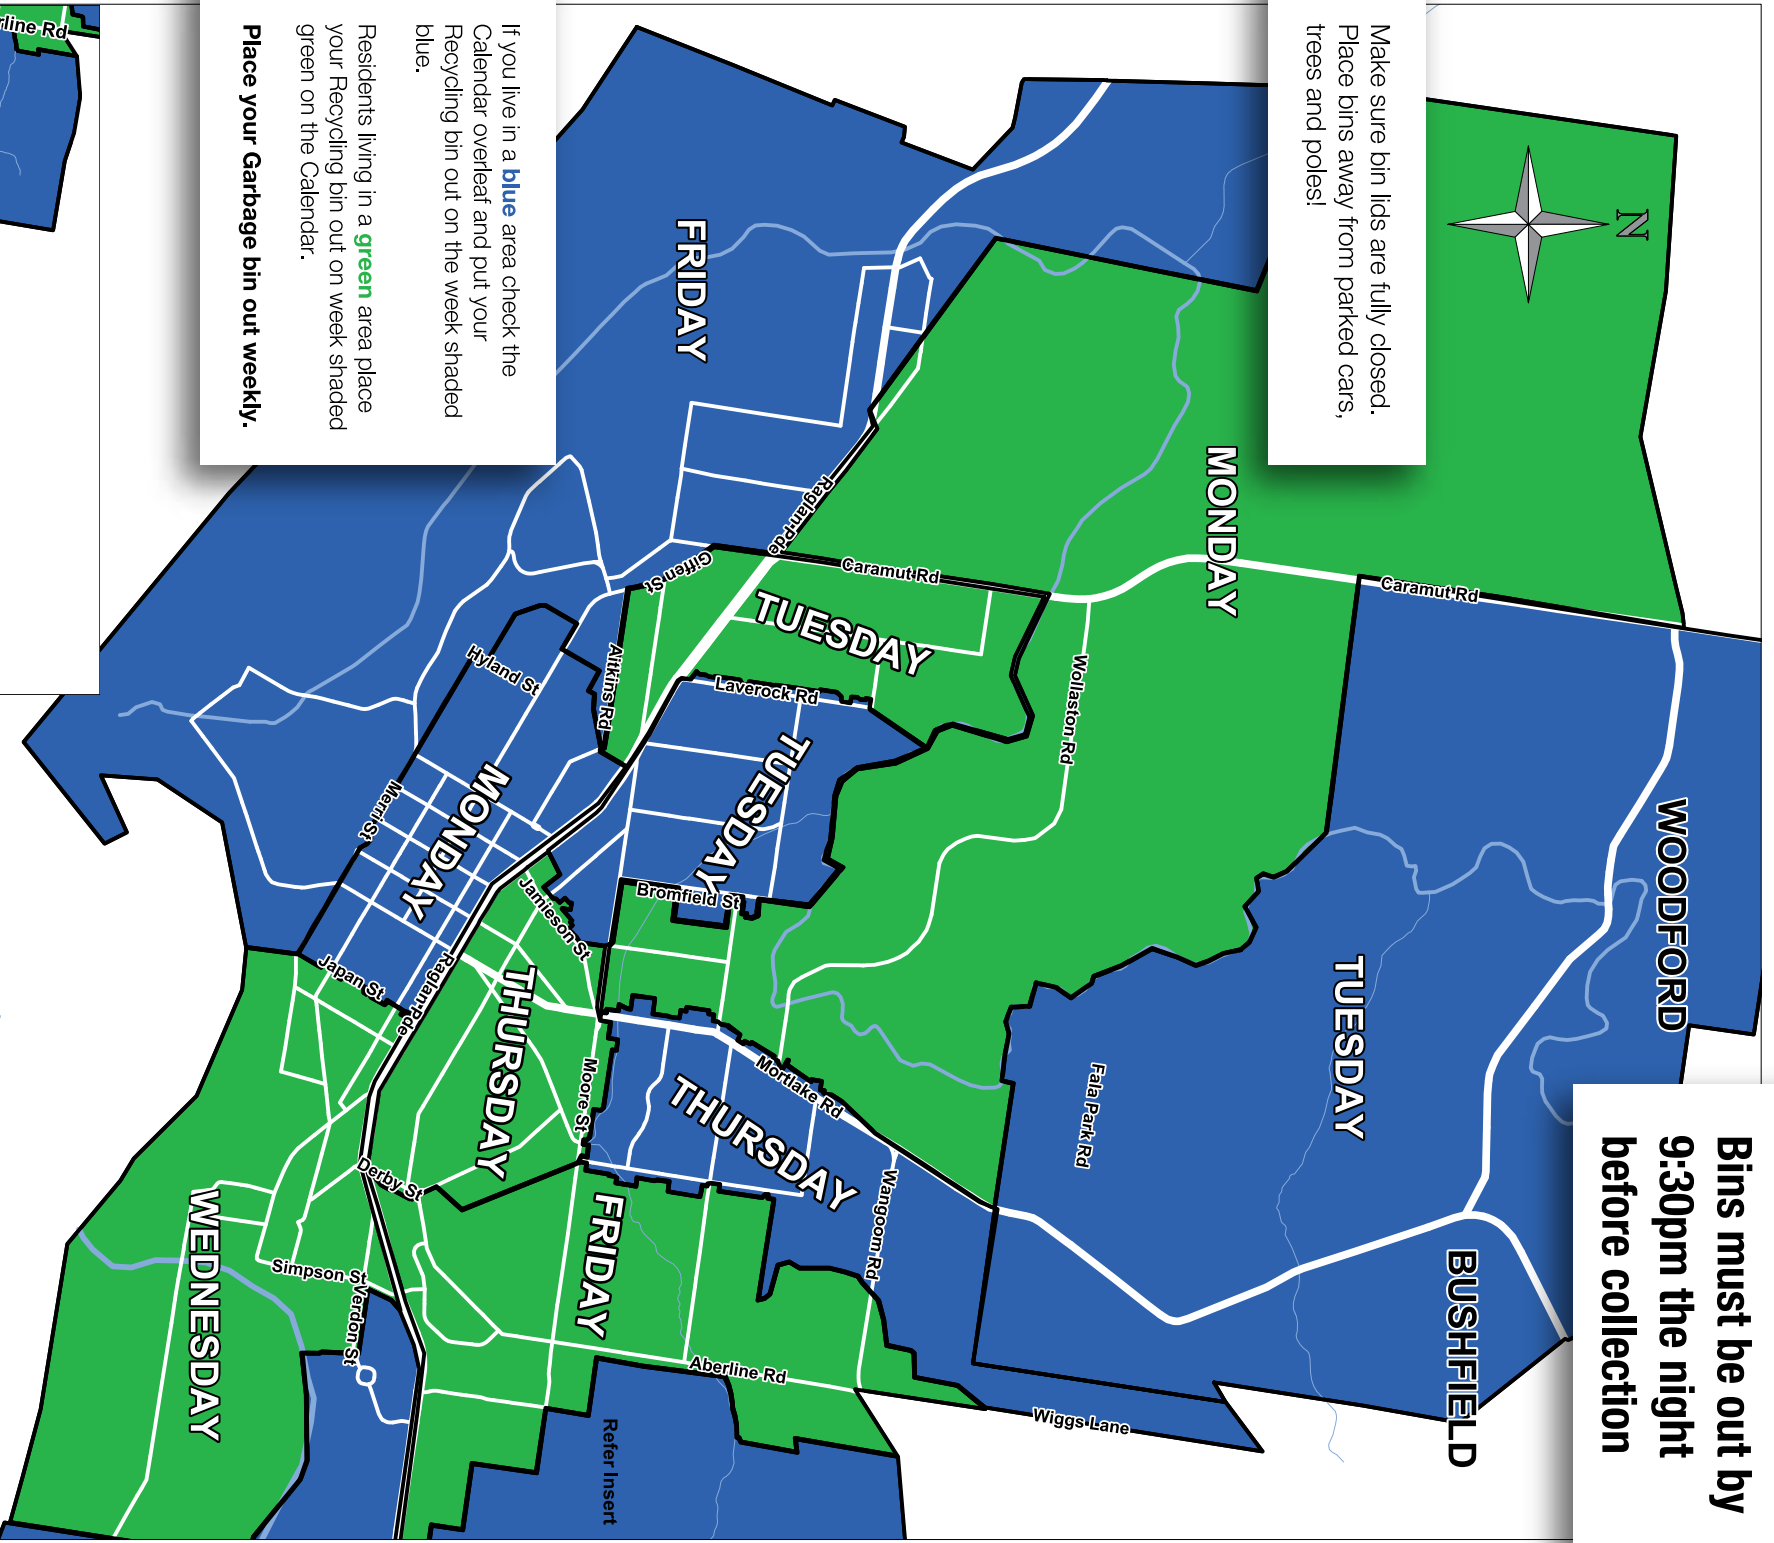

**Bins must be out by
9:30pm the night
before collection**

Make sure bin lids are fully closed.
Place bins away from parked cars,
trees and poles!

If you live in a **blue** area check the
Calendar overleaf and put your
Recycling bin out on the week shaded
blue.

Residents living in a **green** area place
your Recycling bin out on week shaded
green on the Calendar.

Place your Garbage bin out weekly.

2018
**RECYCLING
COLLECTION**
MAP

**Enquiries:
Call Wheelie Waste 1800 999 690**