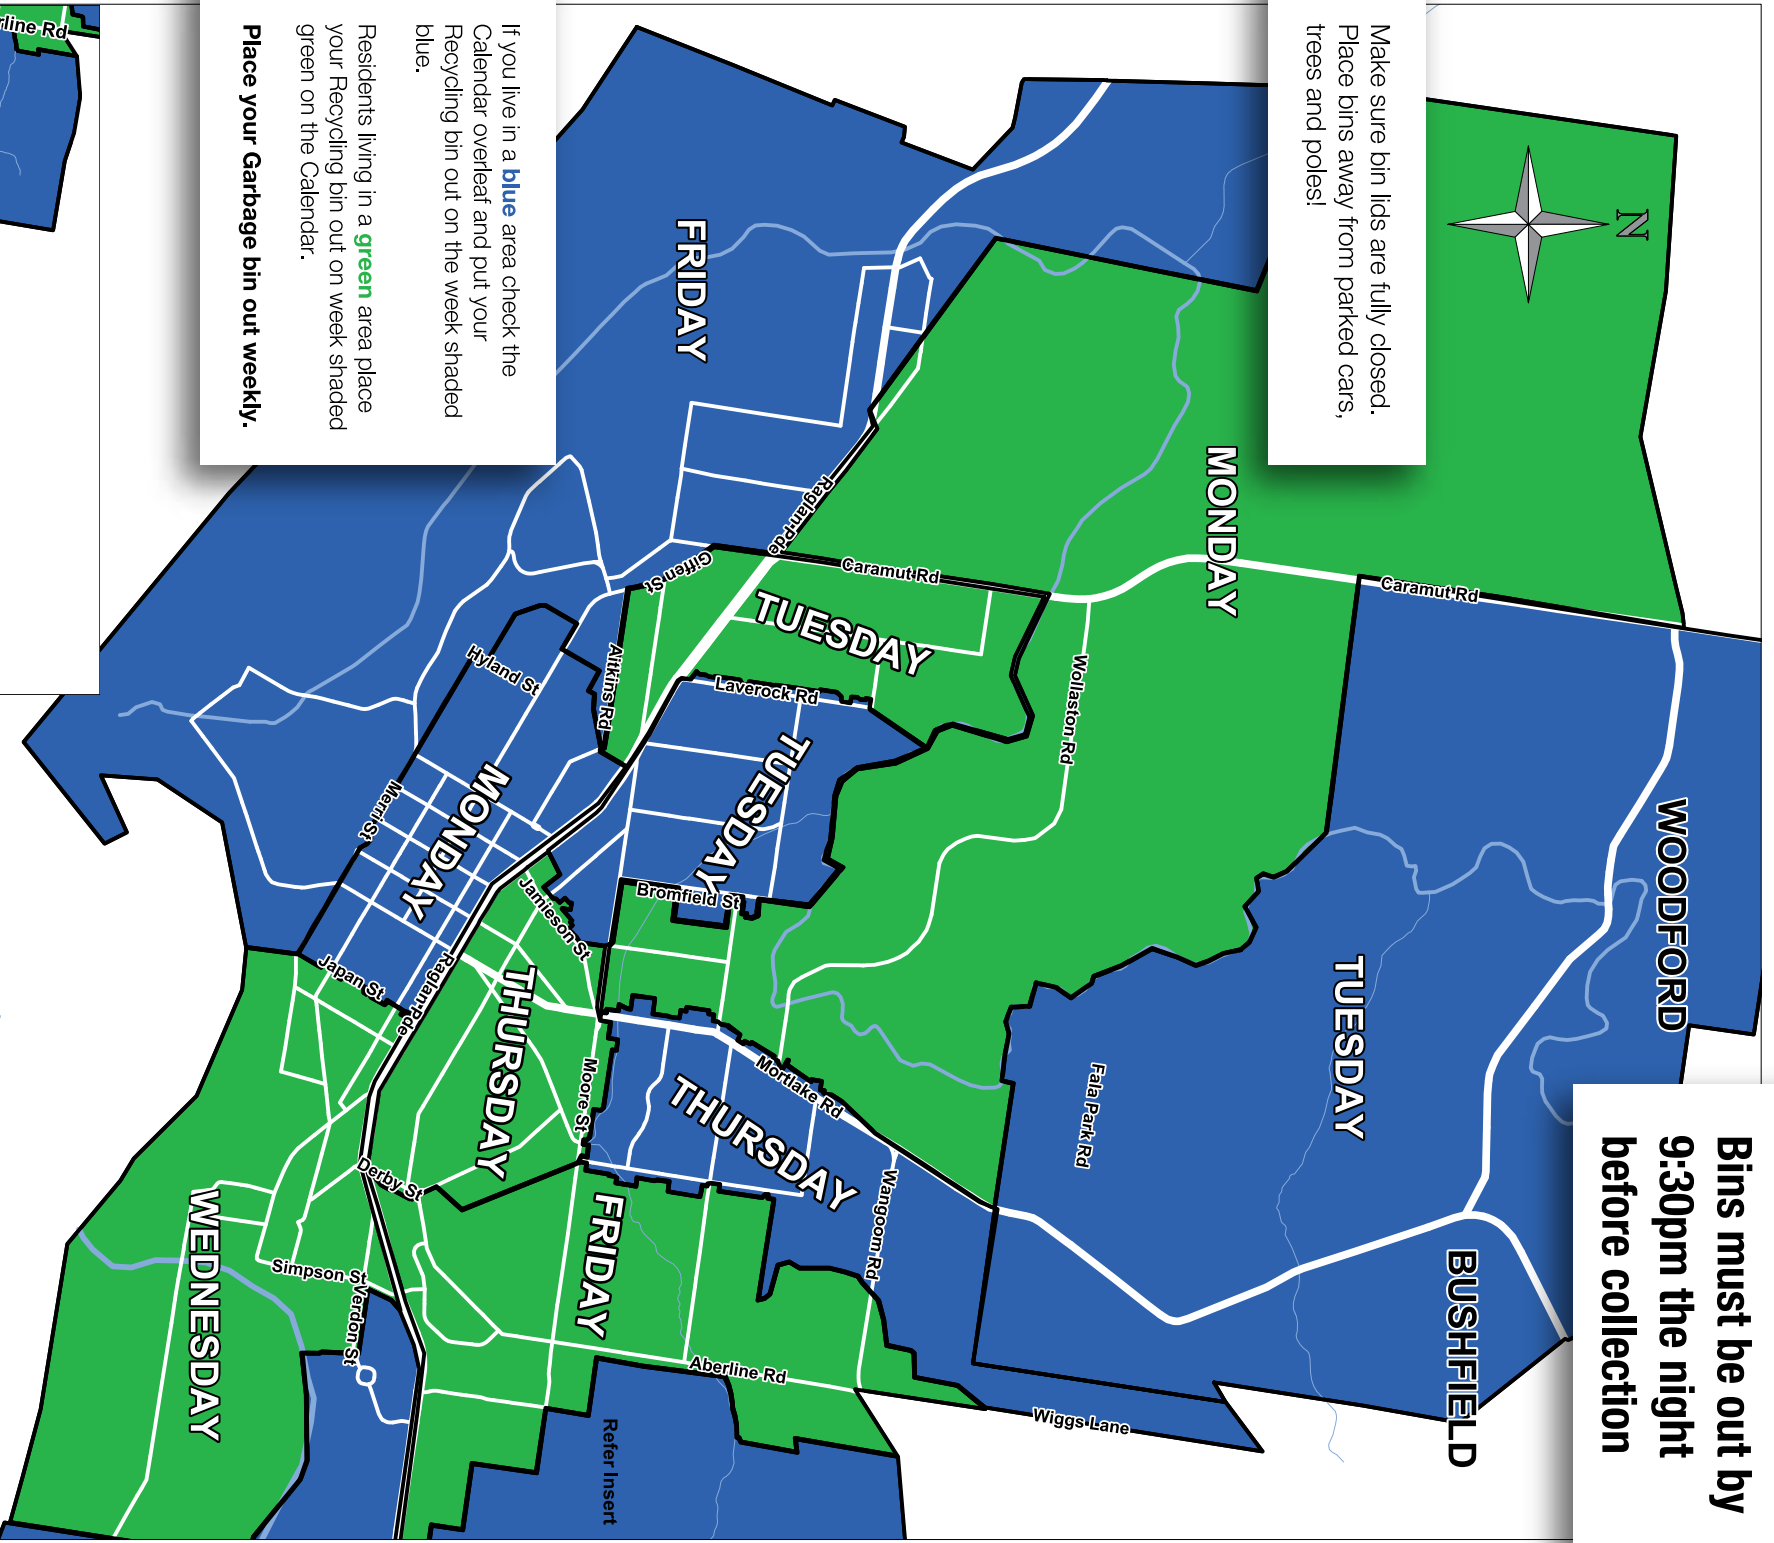

**Bins must be out by
9:30pm the night
before collection**

Make sure bin lids are fully closed.
Place bins away from parked cars,
trees and poles!

If you live in a **blue** area check the
Calendar overleaf and put your
Recycling bin out on the week shaded
blue.