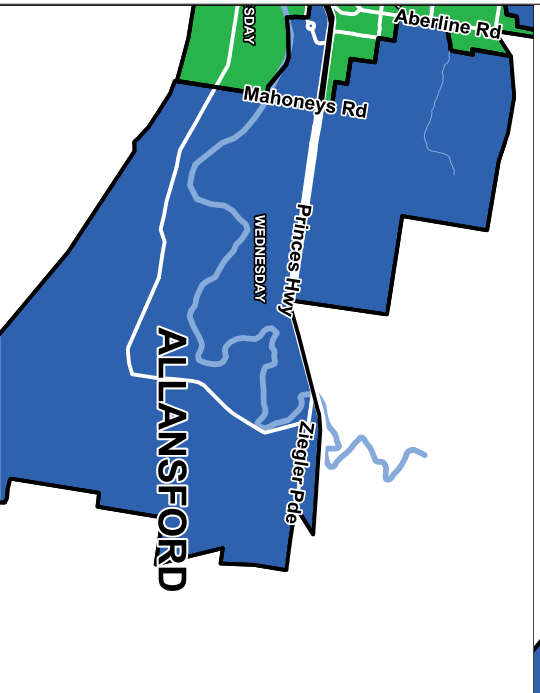

2018
**RECYCLING
COLLECTION**
MAP

**Enquiries:
Call Wheelie Waste 1800 999 690**